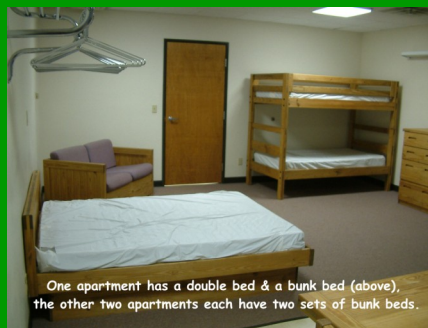

Lakeview Lodge-Camp Allendale

Foyer of Lakeview Lodge
Separates men and women's sides
A great place for casual lounging for your group

Lakeview Lodge dorm room
4 rooms that sleep 12 people each
(2 rooms on each side separated by a foyer)

Lakeview Lodge meeting room
has a small kitchenette area available

Bathrooms in Lakeview Lodge
Each side has its own bathrooms

Lakeview Lodge meeting room
Located on the lower level of the lodge and has chairs & tables

One apartment has a double bed & a bunk bed (above),
the other two apartments each have two sets of bunk beds.

There are 3 apartments available to add to your retreat.
There is an additional fee for the apartments.